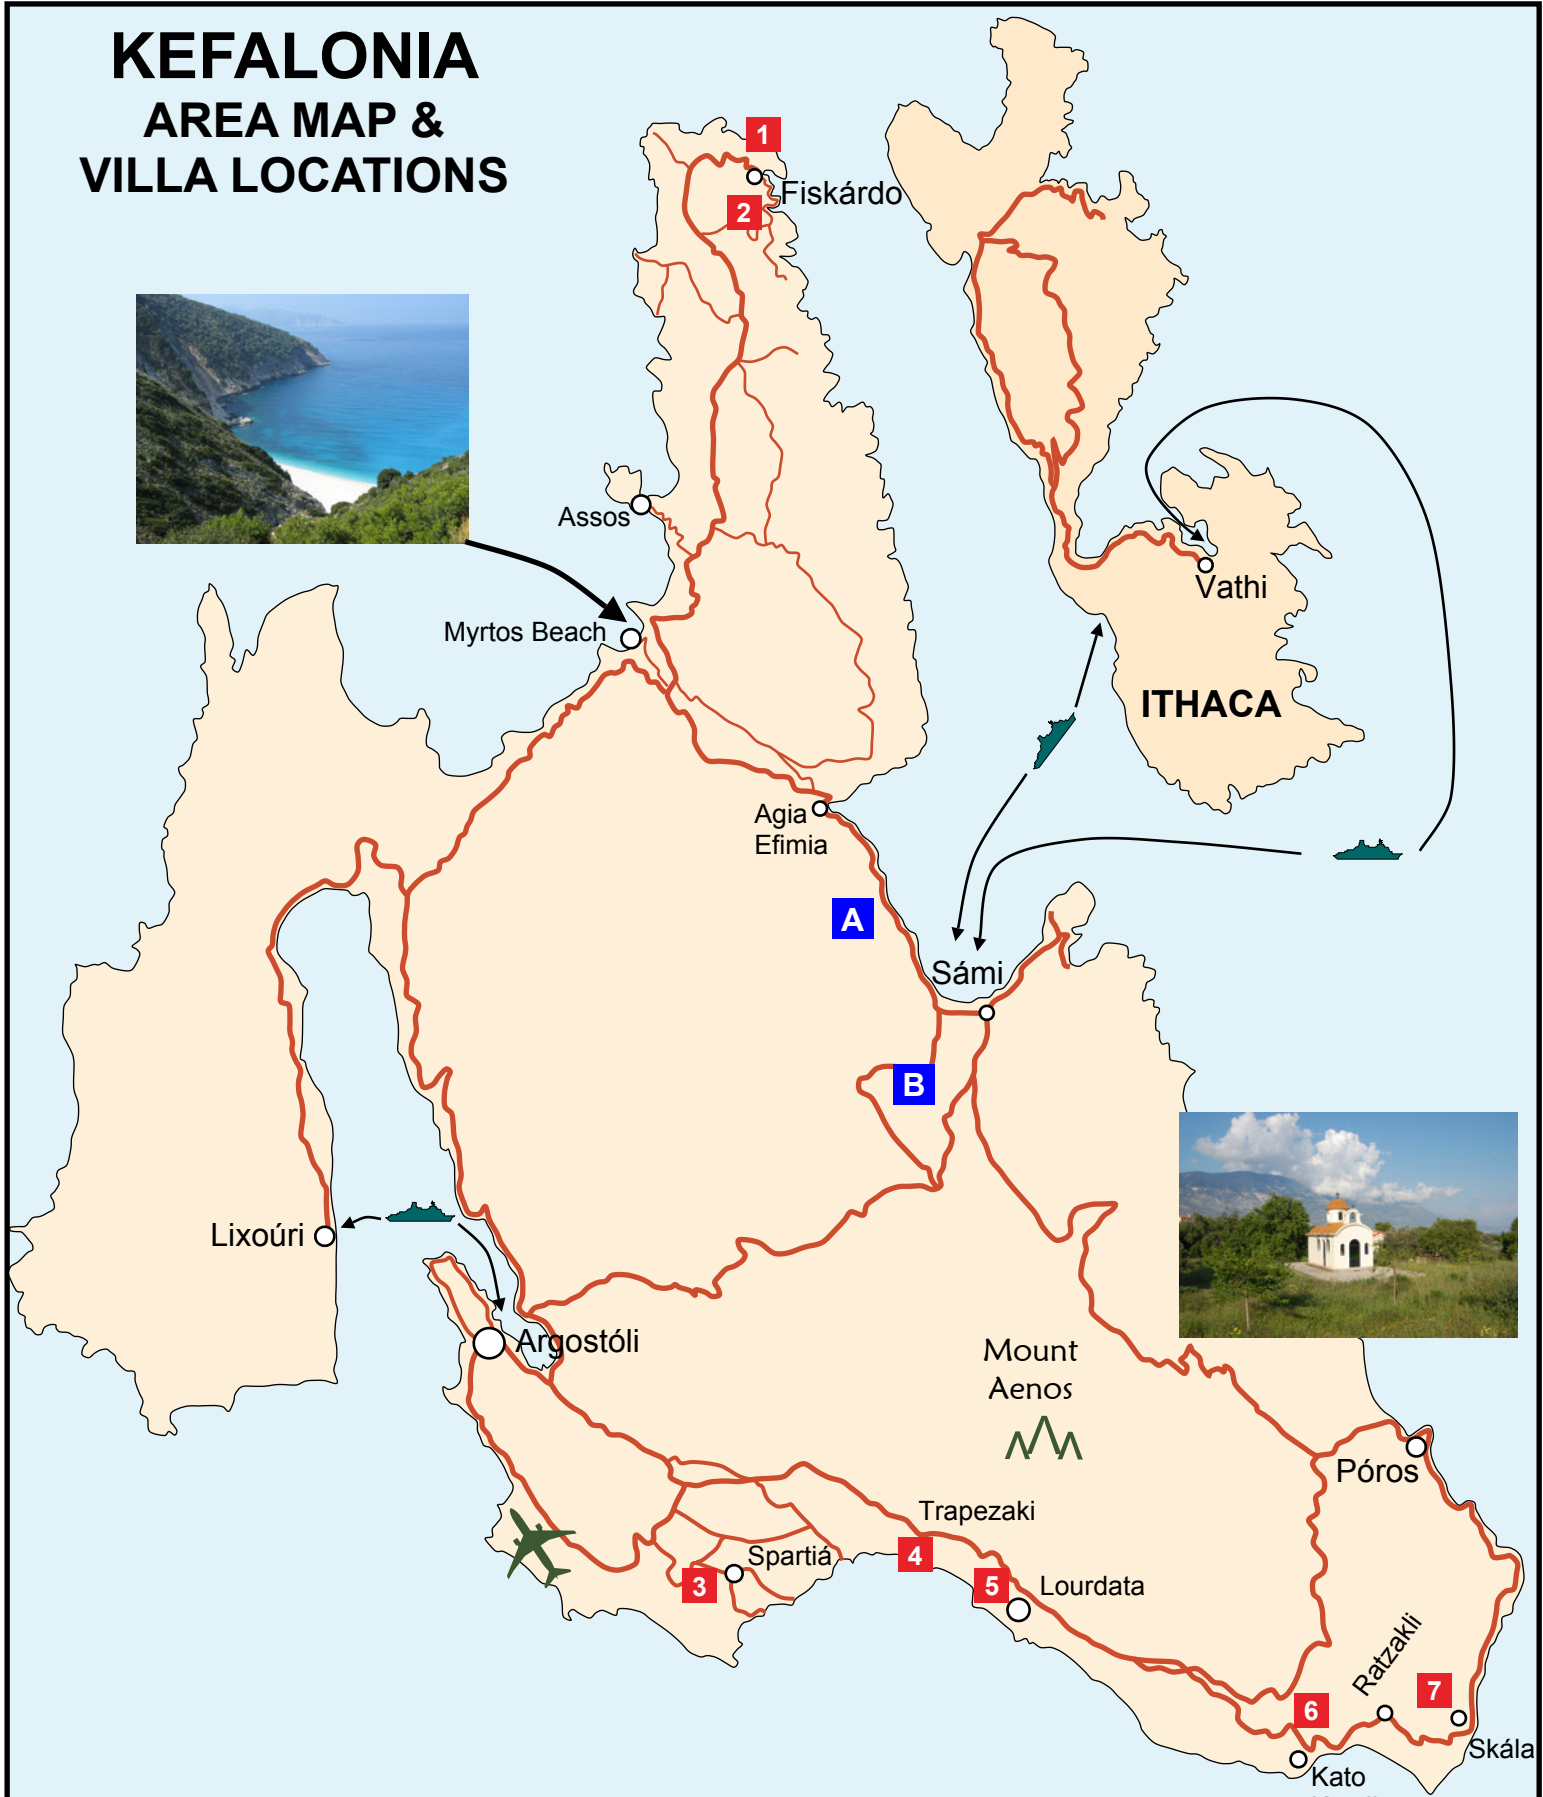

KEFALONIA

AREA MAP & VILLA LOCATIONS

- | | |
|---|---|
| 1 Galini, Neptune Beach, Emblissi Beach, Gaeta | 6 Theo |
| 2 Islands View | 7 Ifandis, Mirsini, Pelagia Koutsoupia |
| 3 Dias, Spartia Retreat | |
| 4 Ammnoy, Kiparissi | A Melissani Lake |
| 5 Thea Beach House, Lourdas Beach View | B Drogarati Cave |

**Villa
Select**

NOT TO SCALE - THIS MAP IS FOR GUIDANCE ONLY AND THE ACCURACY IS NOT GUARANTEED