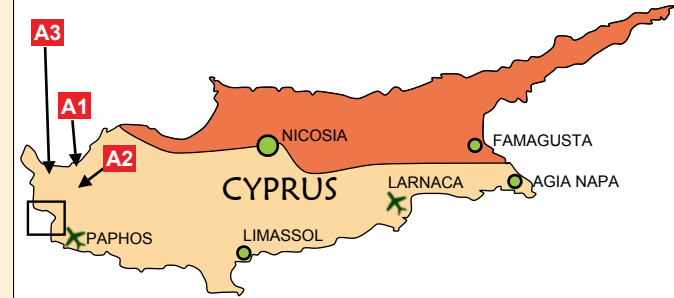

CYPRUS

AREA MAP & VILLA LOCATIONS

- | | |
|--|---|
| 1 Taurus | 6 Coral Sunset |
| 2 Arkadia | 7 Laguna |
| 3 Sunset | 8 Stefanos |
| 4 Sunset View | 9 Sea Caves |
| 5 Marianne | |
| A1 Andreas | A2 Heaven, Serena
Tranquility |
| A3 Constandinos
Theodora
Luxury In Nature | |
| S Supermarket | |

NOT TO SCALE - THESE MAPS ARE FOR GUIDANCE ONLY
AND THE ACCURACY IS NOT GUARANTEED

Villa Select

Updated - 21 July 2011